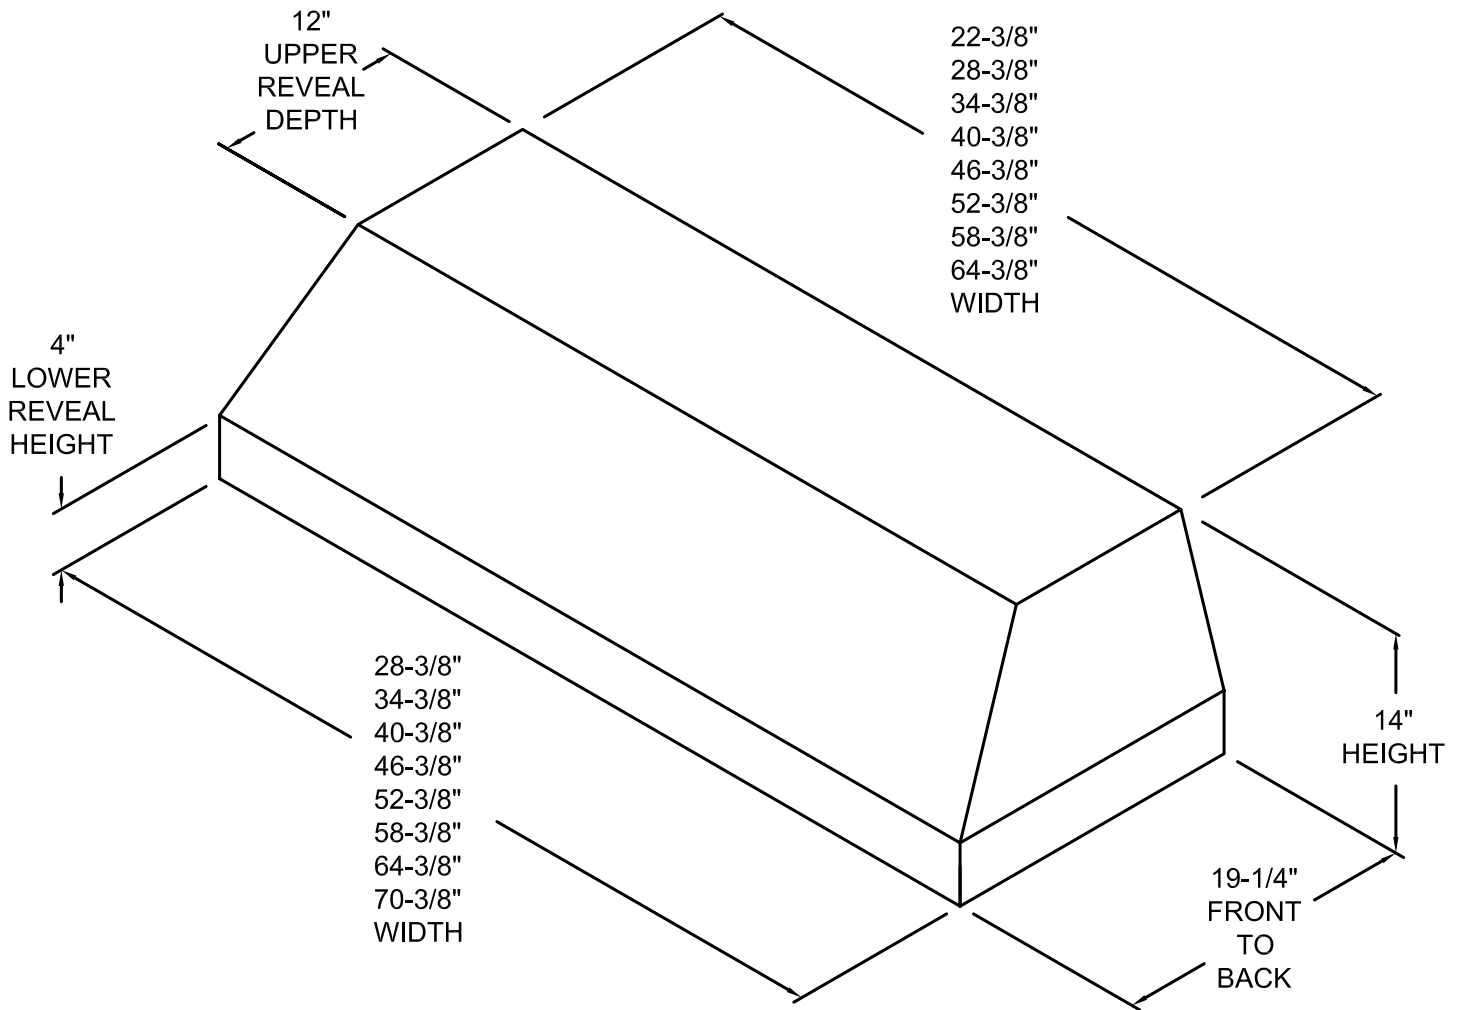

**METAL LINER (FLAT SIDES) MLFS
FOR WOOD HOODS**

**PROFESSIONAL METAL LINER (SLOPED SIDES)
PMLSS FOR WOOD HOODS**

COMPACT METAL LINER

**METAL LINER (SLOPED SIDES) MLSS
FOR WOOD HOODS**

METAL LINER FOR WOOD HOODS - ISLAND