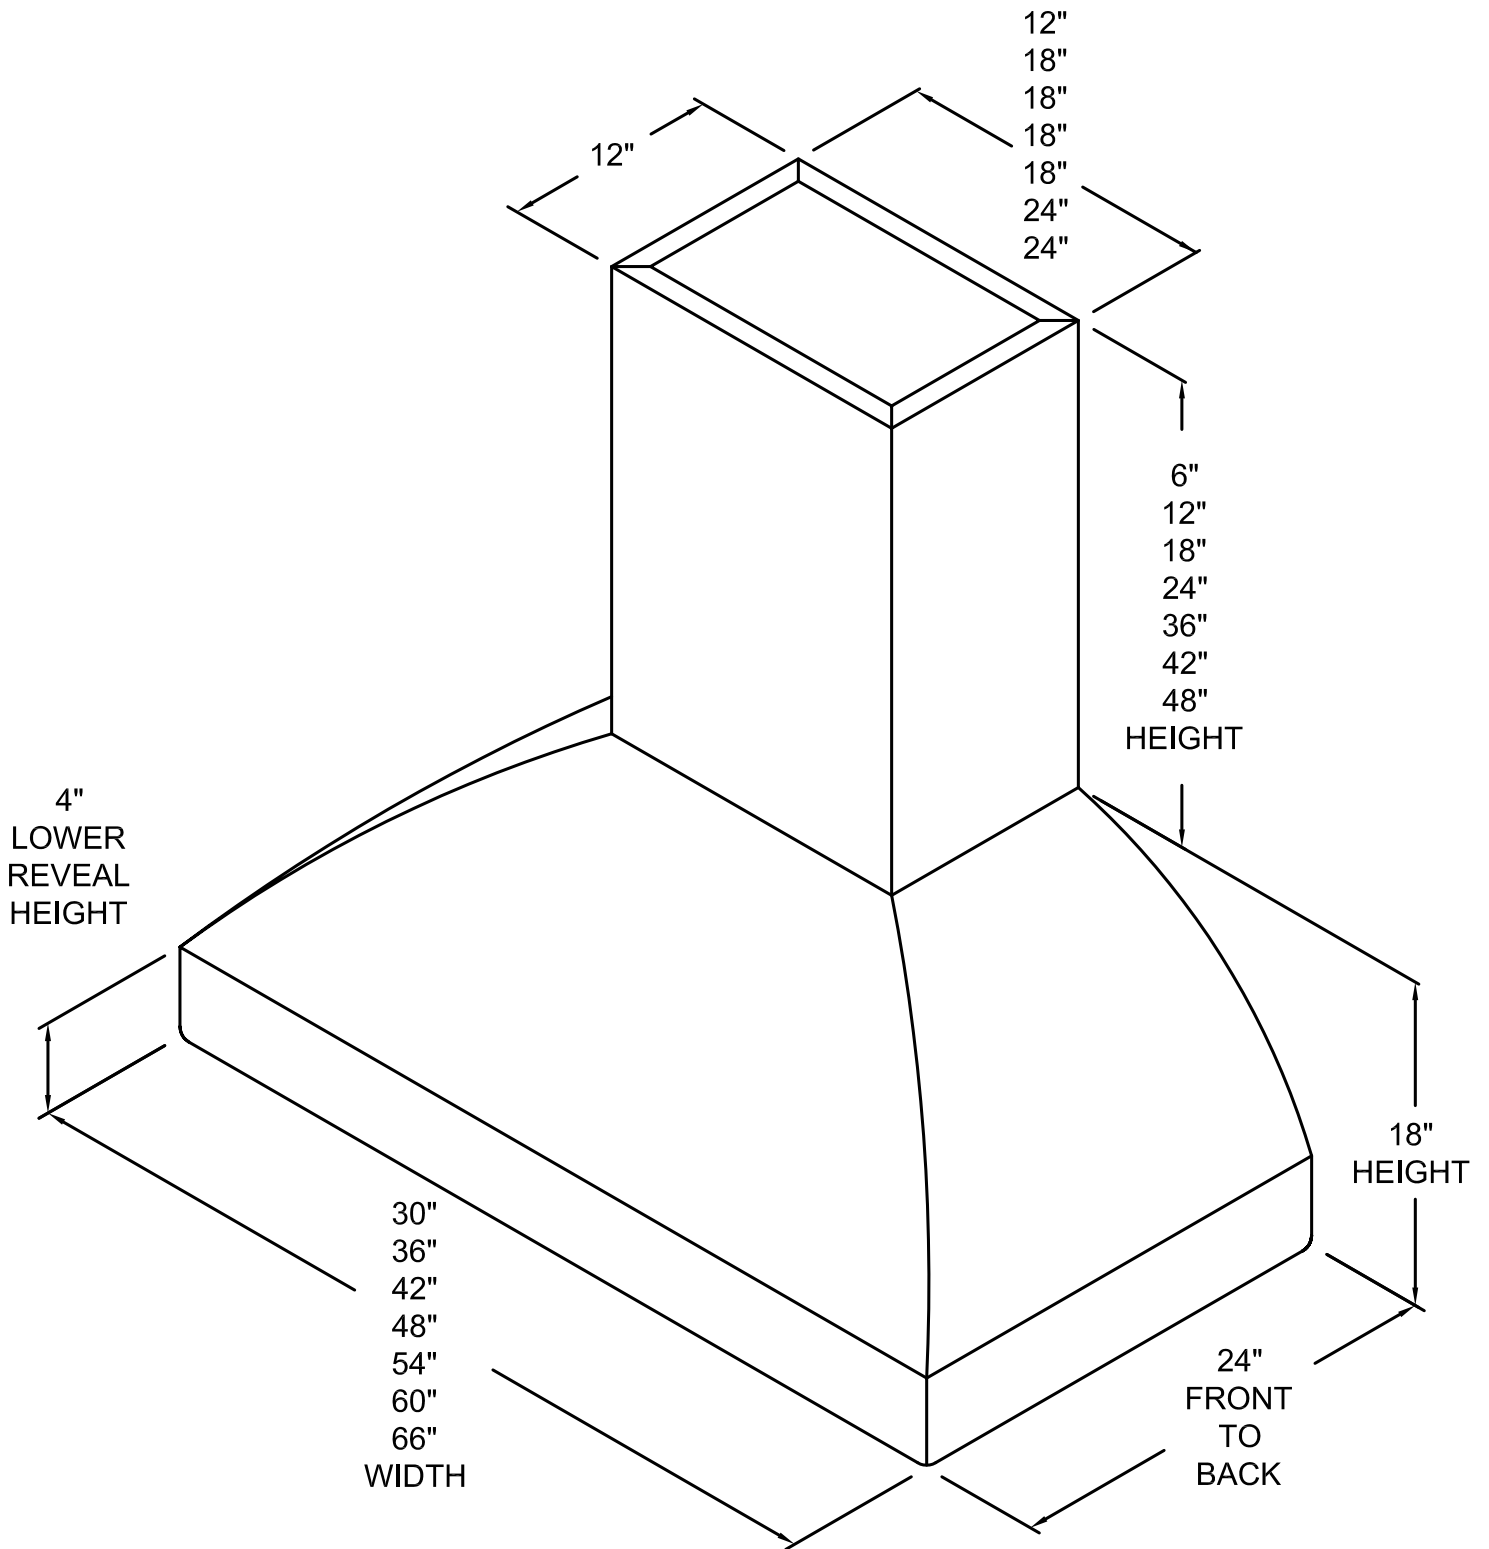

WRANGLER - WALL

**STAINLESS STEEL DUCT COVER
 FOR WRANGLER HOODS**

LARAMIE - WALL

LAREDO - WALL

**STAINLESS STEEL DUCT COVER
FOR CHIMNEY, LARAMIE, LAREDO HOODS**