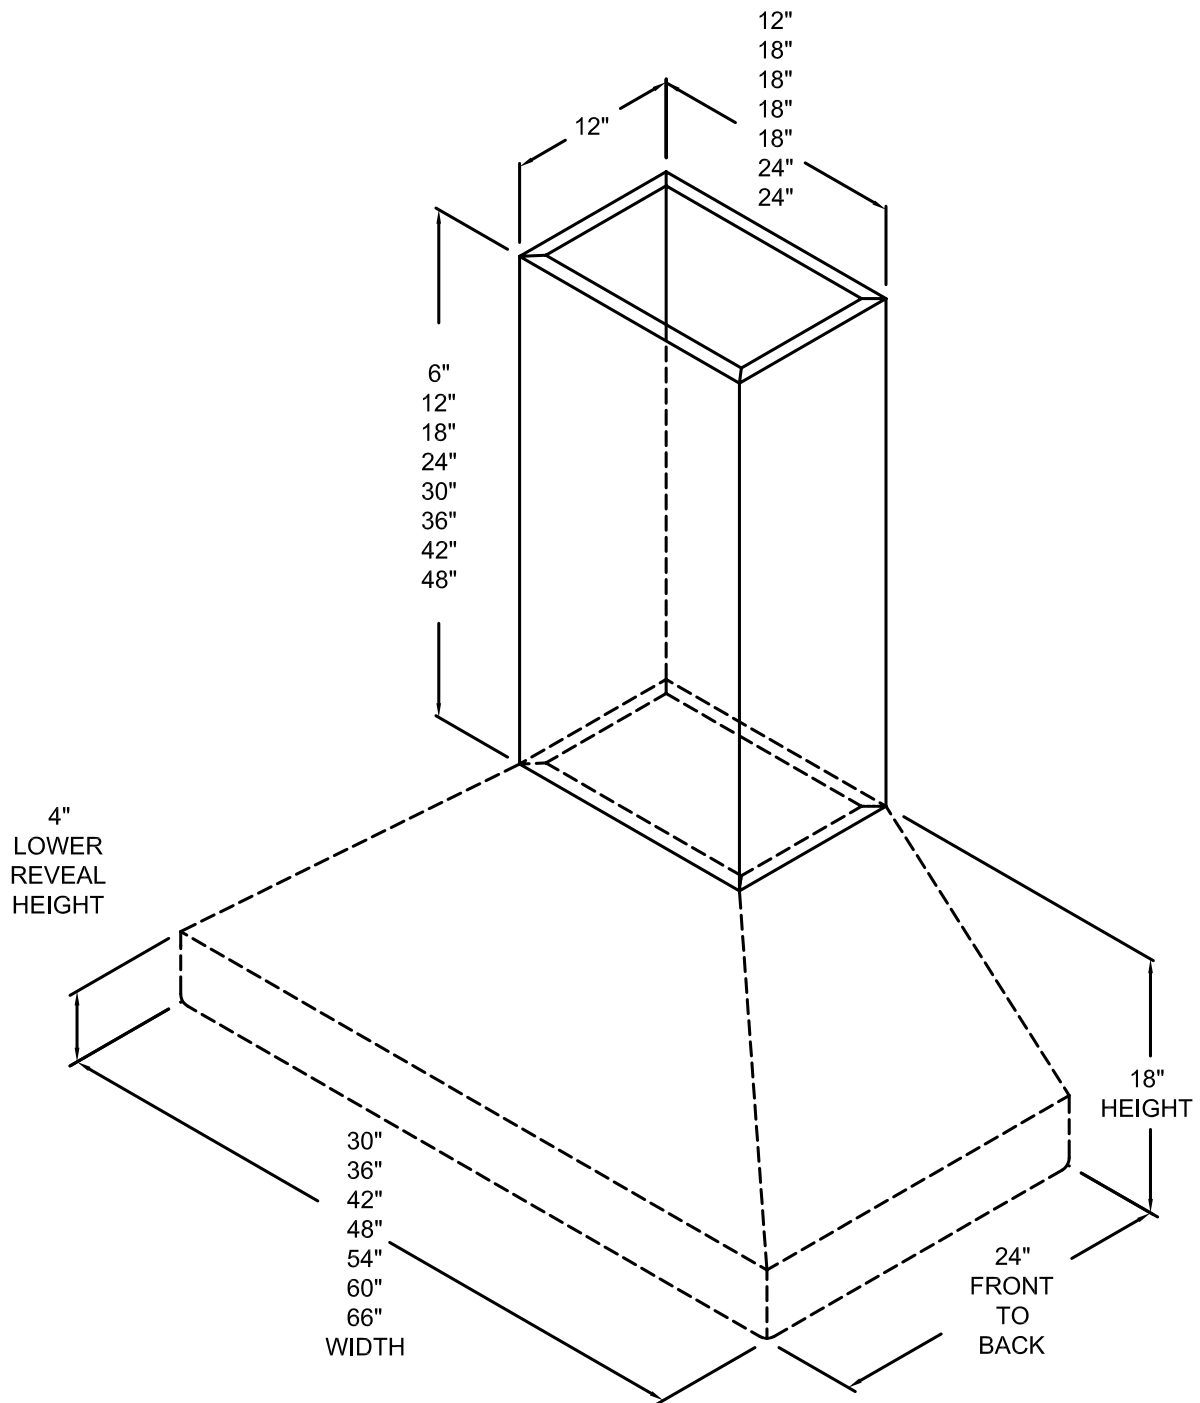

WRANGLER - WALL

**STAINLESS STEEL DUCT COVER
 FOR WRANGLER HOODS**

LARAMIE - WALL

LAREDO - WALL

**STAINLESS STEEL DUCT COVER
FOR CHIMNEY, LARAMIE, LAREDO HOODS**