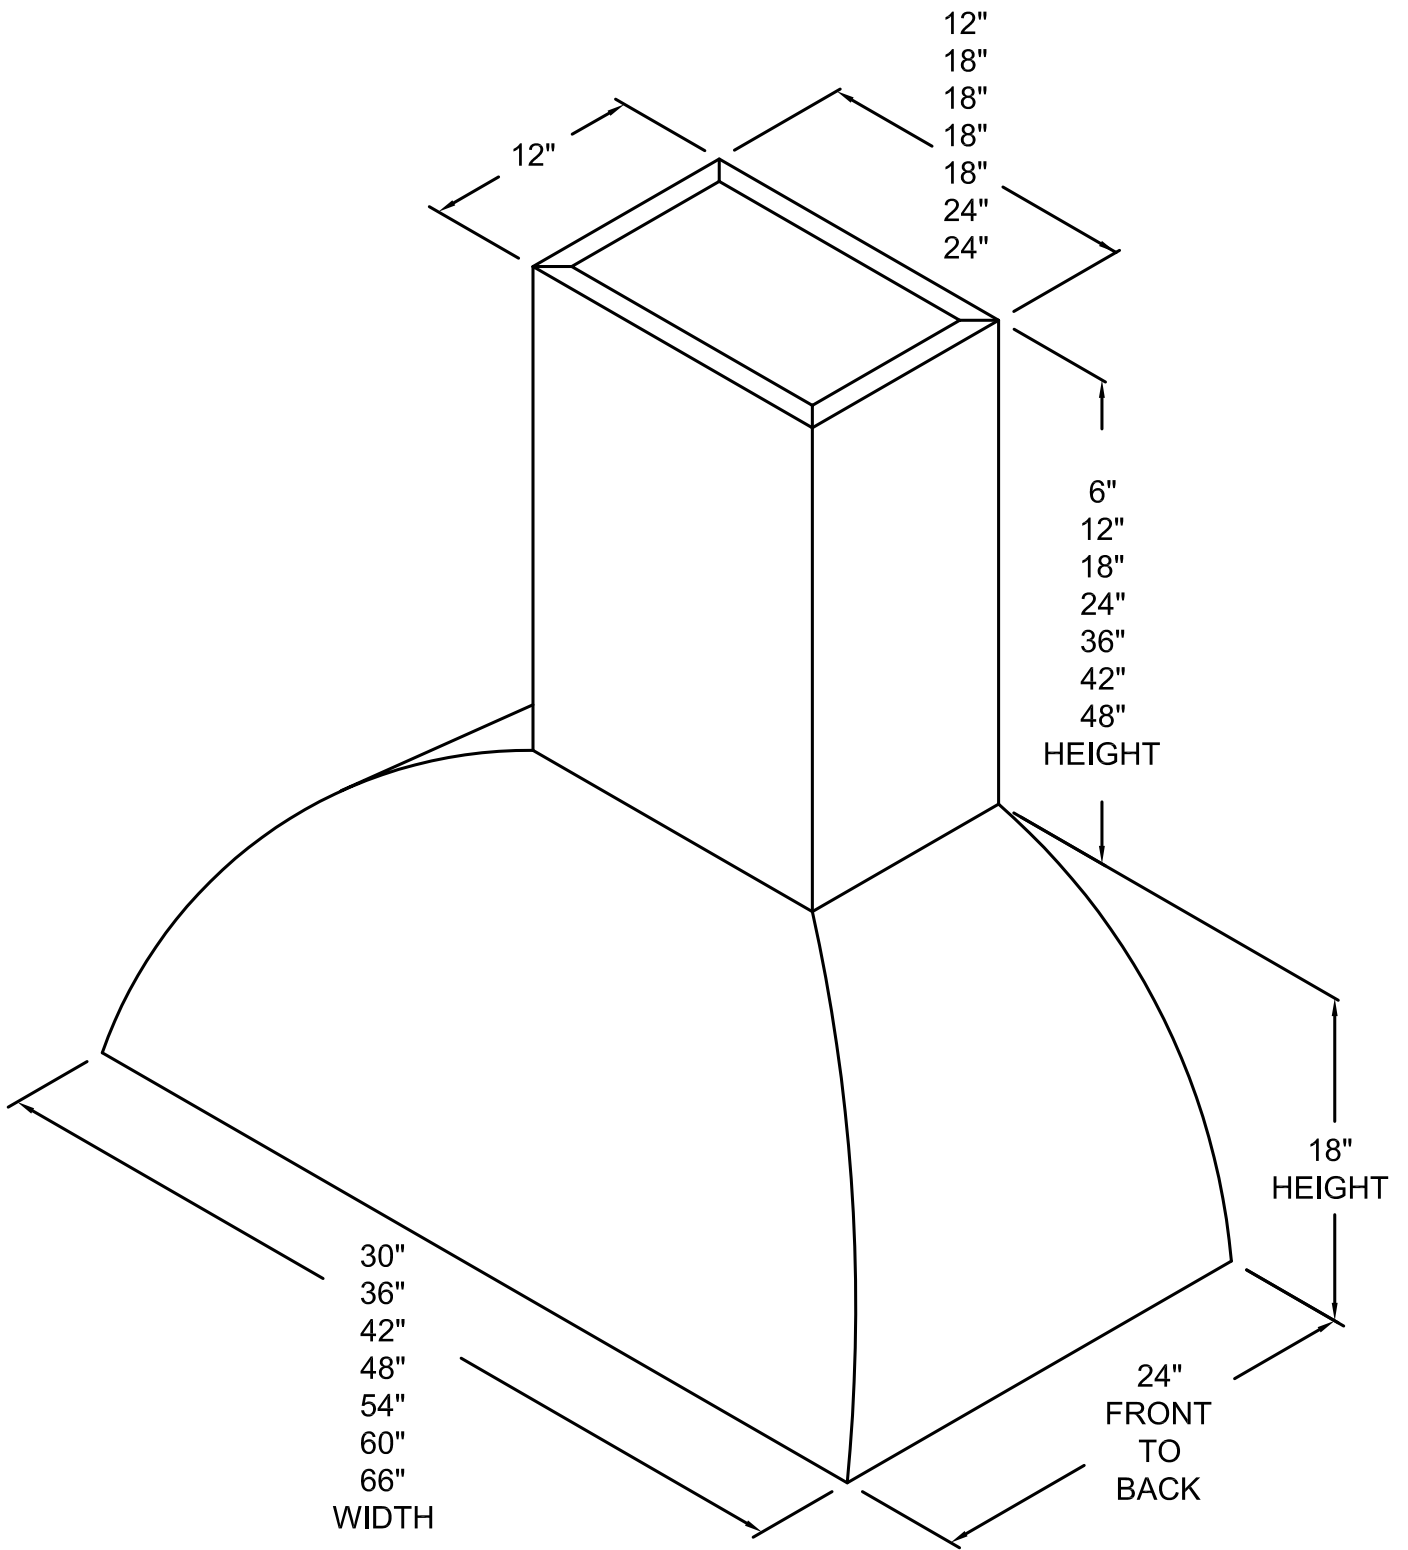

WRANGLER - WALL

**STAINLESS STEEL DUCT COVER
 FOR WRANGLER HOODS**

LARAMIE - WALL

LAREDO - WALL

**STAINLESS STEEL DUCT COVER
FOR CHIMNEY, LARAMIE, LAREDO HOODS**