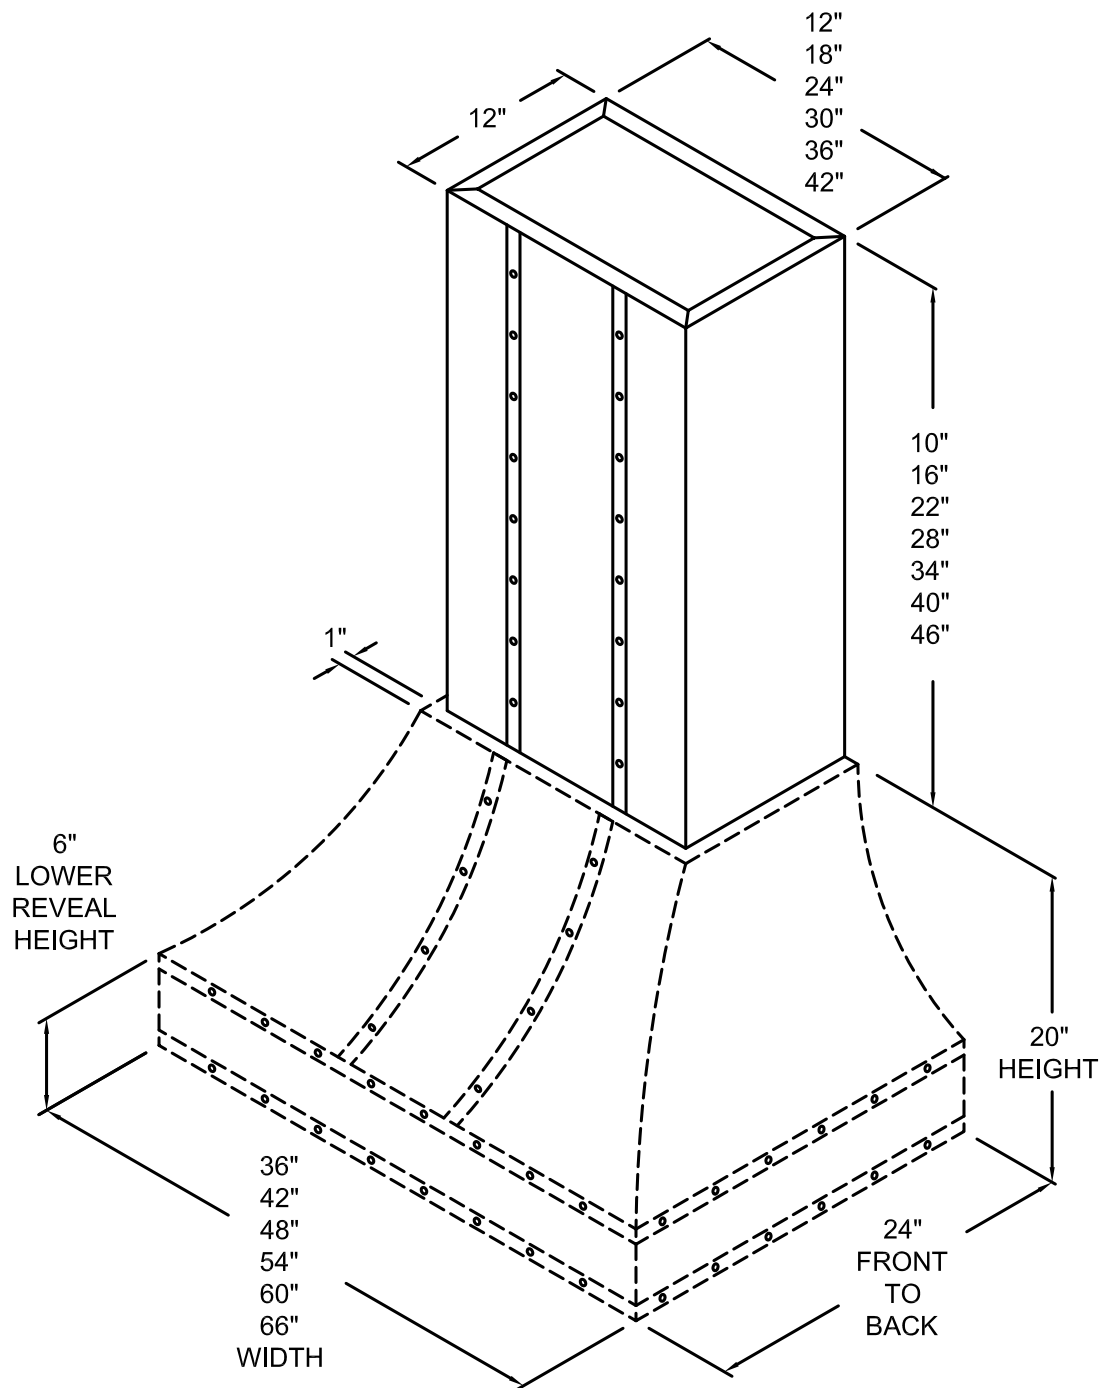

WRANGLER - WALL

**STAINLESS STEEL DUCT COVER
 FOR WRANGLER HOODS**

LARAMIE - WALL

LAREDO - WALL

**STAINLESS STEEL DUCT COVER
FOR CHIMNEY, LARAMIE, LAREDO HOODS**