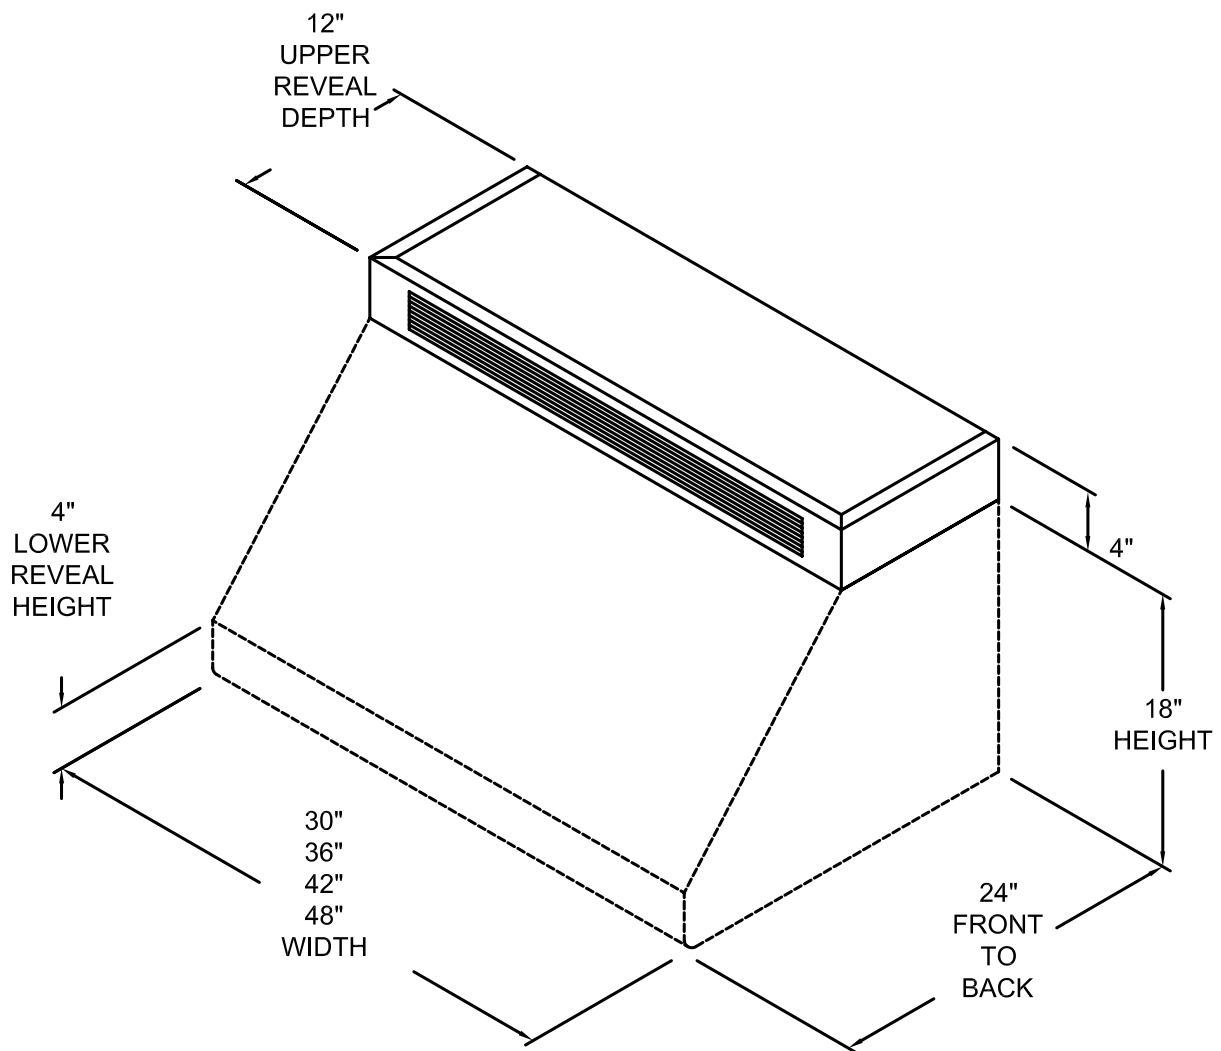

**RECIRCULATING HOOD CONVERSION KIT  
FOR CHIMNEY HOODS**

**RECIRCULATING HOOD CONVERSION KIT  
FOR 18" TALL HOODS**

**REPLACEMENT CHARCOAL FILTER**

**WALL LINER**