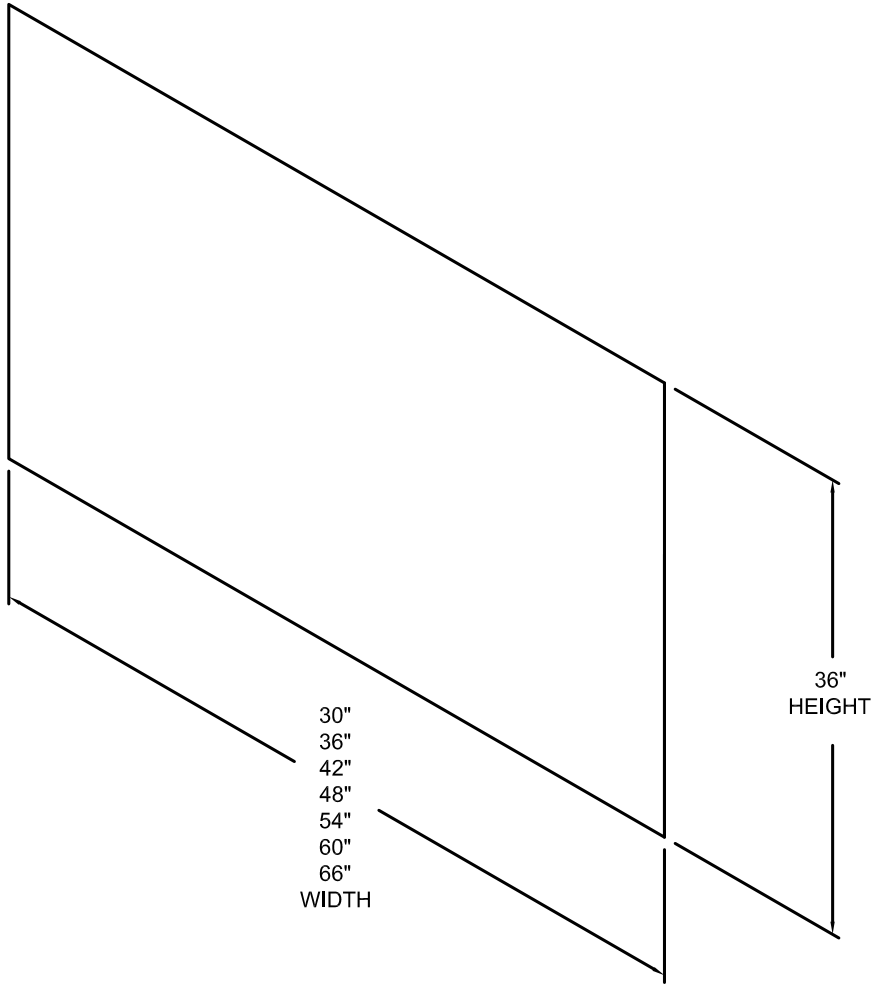

**RECIRCULATING HOOD CONVERSION KIT  
FOR CHIMNEY HOODS**

**RECIRCULATING HOOD CONVERSION KIT  
FOR 18" TALL HOODS**

**REPLACEMENT CHARCOAL FILTER**

**WALL LINER**