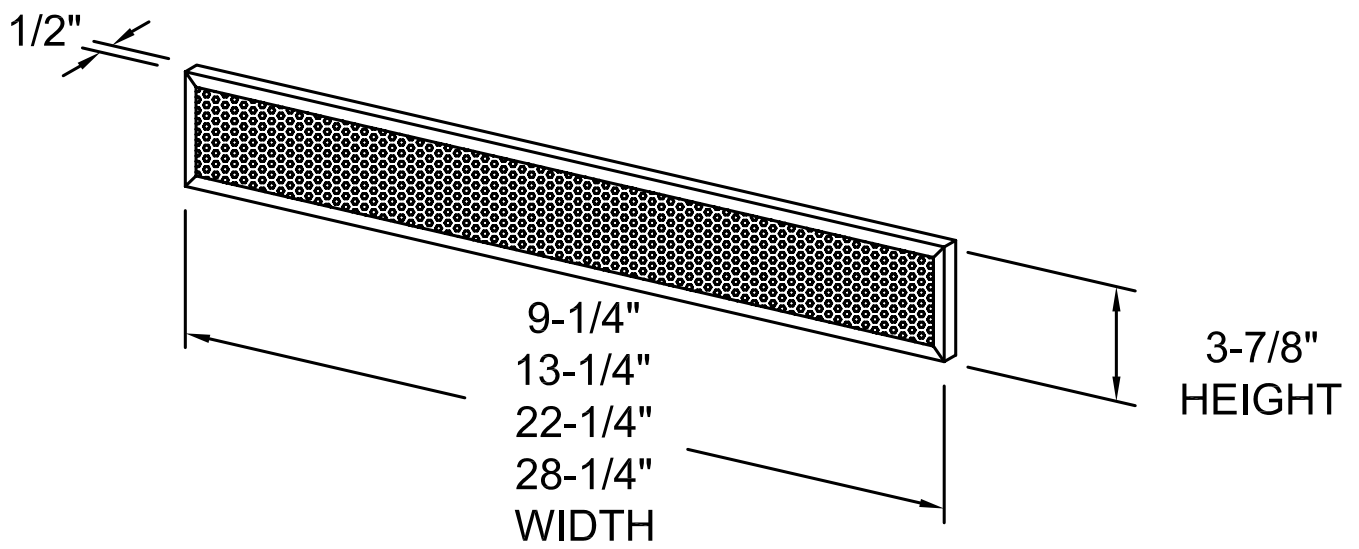

**RECIRCULATING HOOD CONVERSION KIT  
FOR CHIMNEY HOODS**

**RECIRCULATING HOOD CONVERSION KIT  
FOR 18" TALL HOODS**

**REPLACEMENT CHARCOAL FILTER**

**WALL LINER**